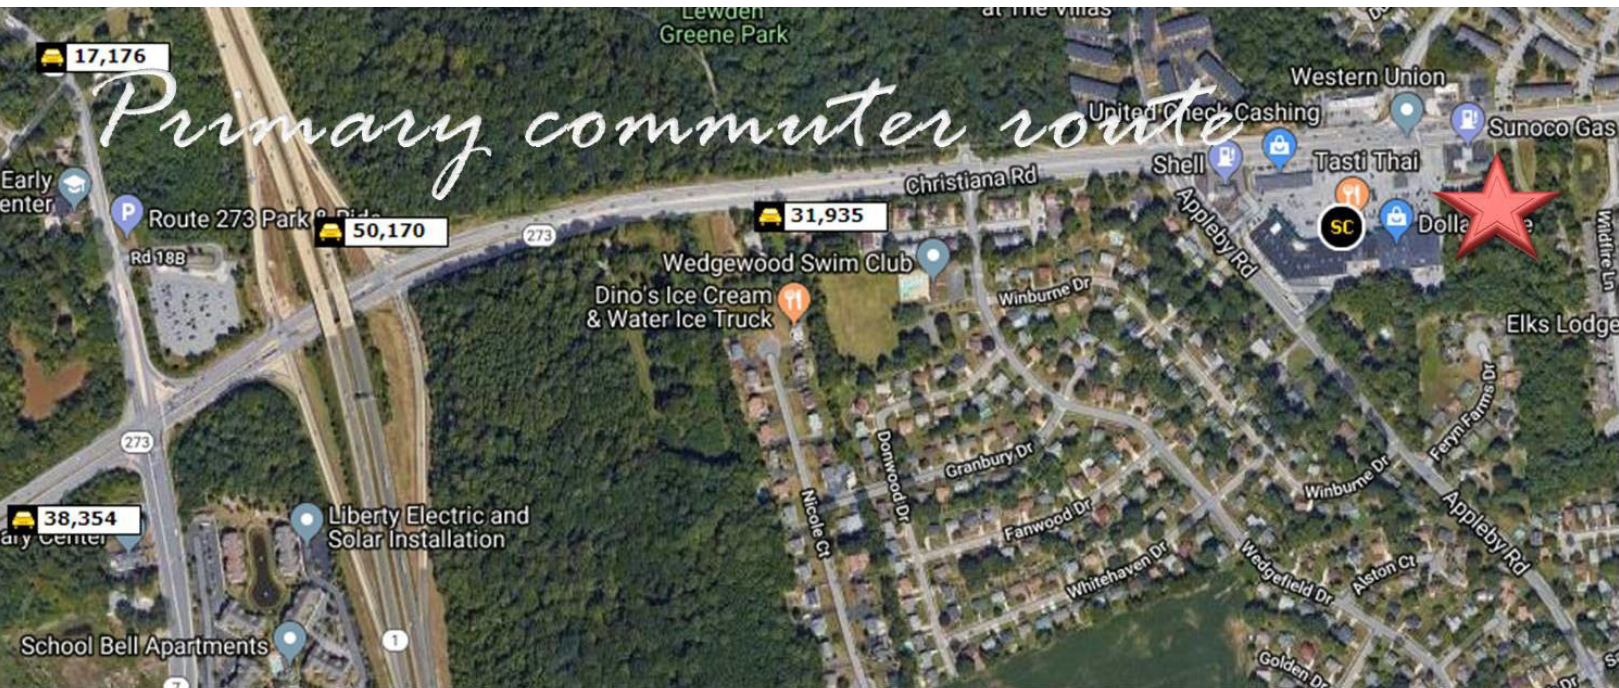

Land for Sale

277 Christiana Rd

New Castle, DE

Property Information

- ⇒ 4.87+/- acres of land
- ⇒ Zoning: Residential
- ⇒ Listing Price: \$990,000

For more information contact:

Jody Amato

302-983-2113