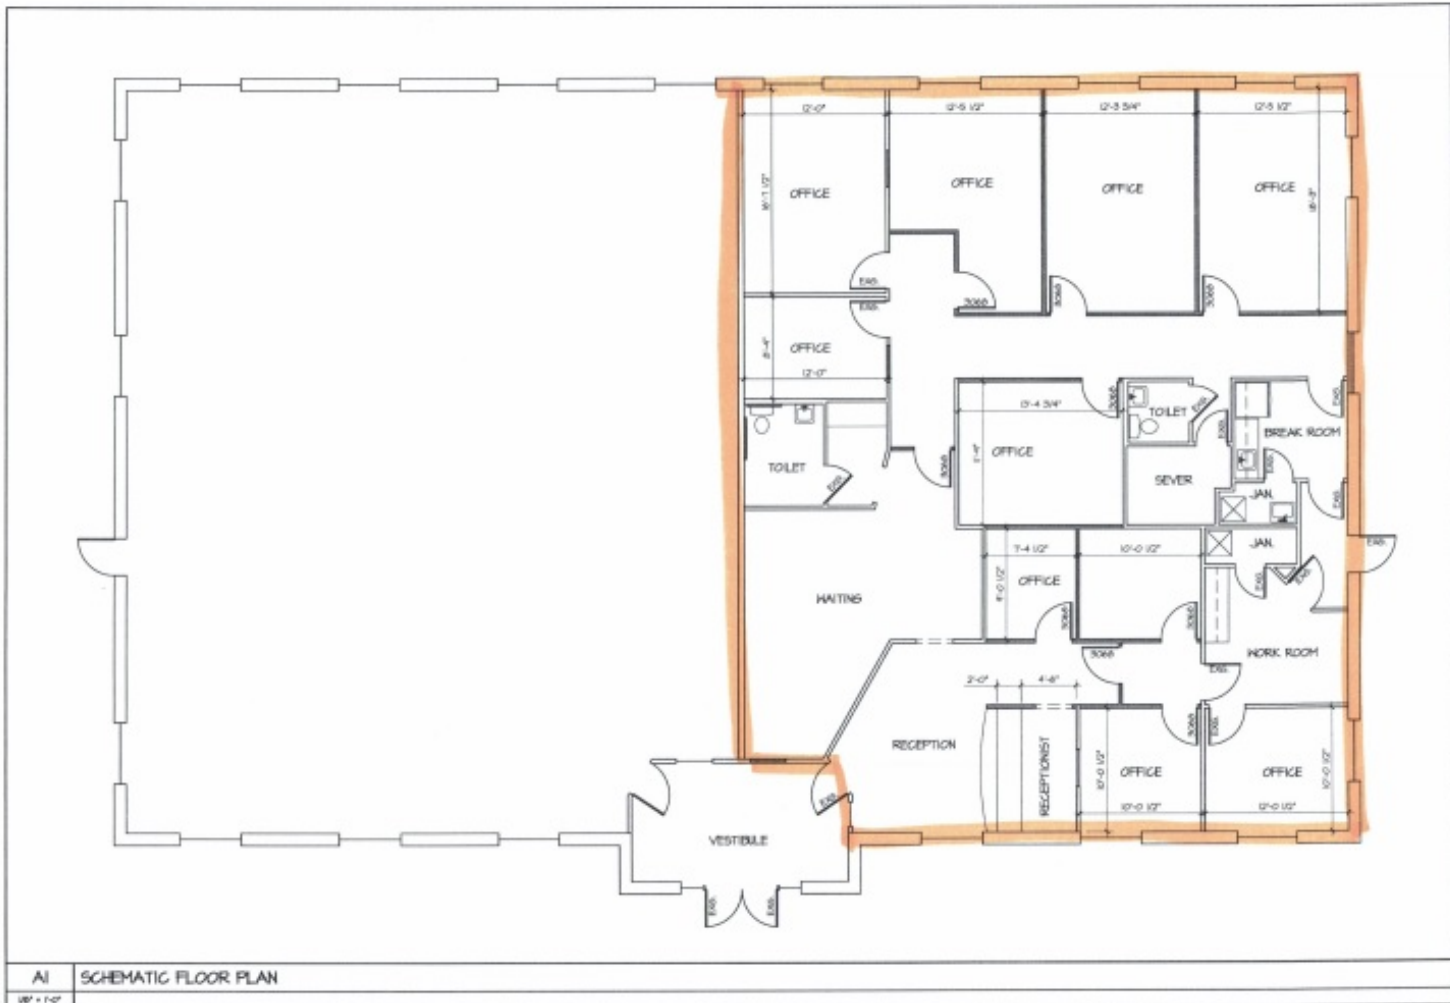

Office For Lease

1058-2 S Governors Ave

Dover, DE

1058-2

For more information contact:

Charles Rodriguez

302-674-3400

ccrod1@aol.com

All information contained herein is believed to be accurate, however was obtained from third parties and R & R Commercial Realty, Inc. does not warrant as to the accuracy submitted, subject to changes or modification without notice. Listing Broker represents the sellers interest.

R&R Commercial Realty

46 South State Street
Dover, Delaware 19901

www.RandRCommercialRealty.com

302-674-3400 (Office)

302-674-8479 (Fax)